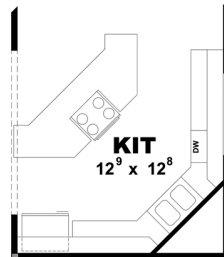

OPTIONAL KITCHEN

OPTIONAL MASTER BATH

Square Feet: 1,529
 Bedrooms: 3
 Bathrooms: 2