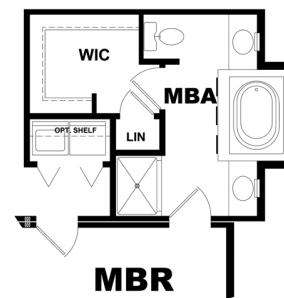

OPTIONAL KITCHEN

OPTIONAL MASTER BATH

Square Feet: 1,529
 Bedrooms: 3
 Bathrooms: 2