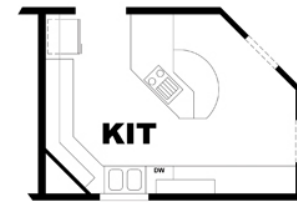

OPTIONAL MASTER BATH

OPTIONAL KITCHEN

Square Feet: 1,677

Bedrooms: 3

Bathrooms: 2