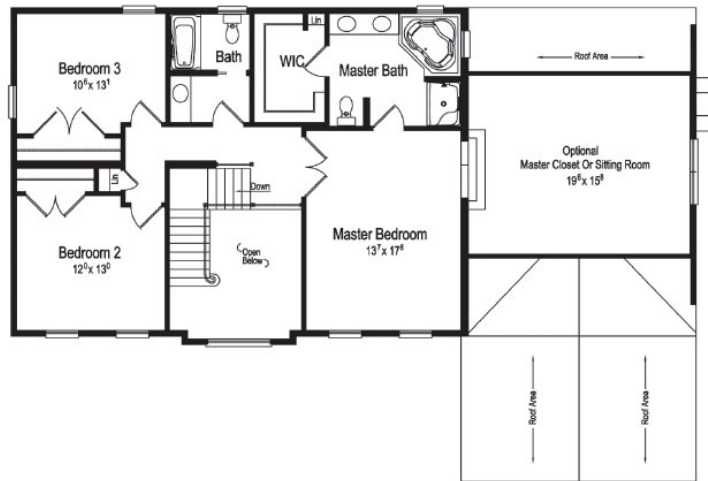

First Floor Plan Layout
9 foot Ceilings

Second Floor Plan Layout
8 foot Ceilings
Optional Master Bath

Square Feet: 2,619
Bedrooms: 3
Bathrooms: 2.5