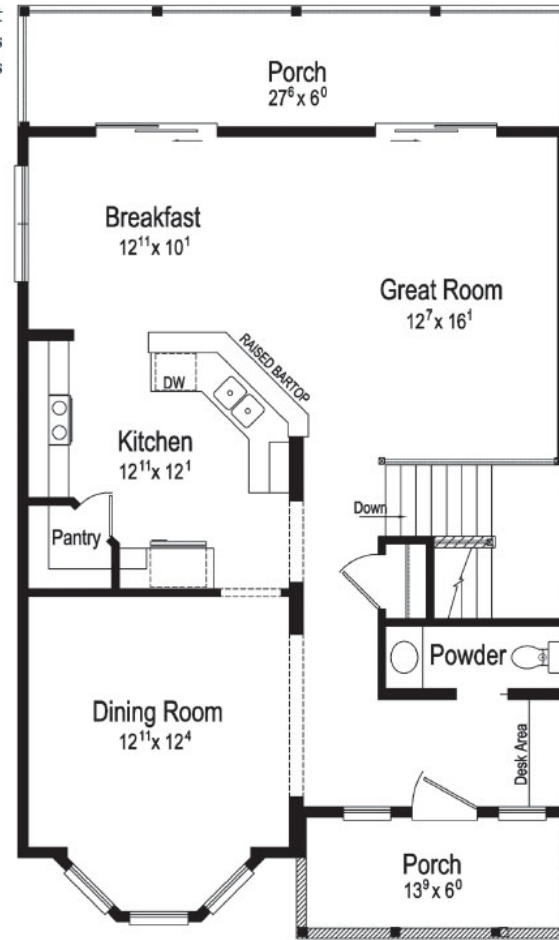

Second Floor Plan Layout  
8 foot Ceilings  
Shown with Optional 9 foot Ceilings

Square Feet: 1,972  
Bedrooms: 3  
Bathrooms: 2.5